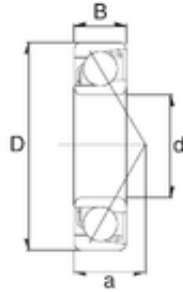

BEARING TRADING DEVELOPMENT CO LLC

15 mm x 35 mm x 11 mm ZEN S7202B angular contact ball bearings

Bearing No. S7202B

Size	15x35x11 mm
Bore Diameter	15 mm
Outer Diameter	35 mm
Width	11 mm
d	15 mm
D	35 mm
B	11 mm
C	11 mm
Weight	0,04 Kg
Basic dynamic load rating (C)	8,7 kN
Basic static load rating (C0)	4,36 kN
(Grease) Lubrication Speed	16000 r/min

S7202B Bearing 2D drawings and 3D CAD models