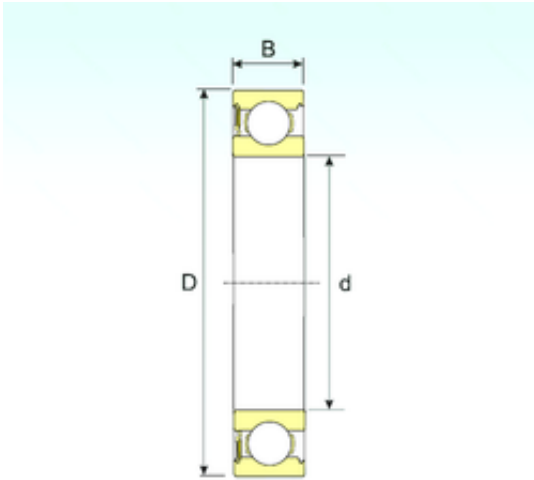

BEARING TRADING DEVELOPMENT CO LLC

15 mm x 35 mm x 11 mm ISB 6202-RS deep groove ball bearings

Bearing No. 6202-RS

Size	15x35x11 mm
Bore Diameter	15 mm
Outer Diameter	35 mm
Width	11 mm
d	15 mm
D	35 mm
B	11 mm
C	11 mm
Weight	0,045 Kg
Basic dynamic load rating (C)	7,9 kN
Basic static load rating (C0)	3,68 kN

6202-RS Bearing 2D drawings and 3D CAD models