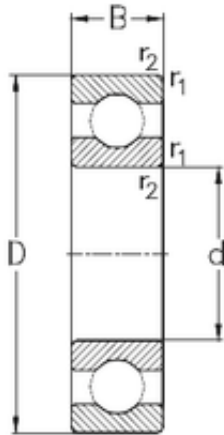

BEARING TRADING DEVELOPMENT CO LLC

15 mm x 35 mm x 11 mm NKE 6202 deep groove ball bearings

Bearing No. 6202

Size	15x35x11 mm
Bore Diameter	15 mm
Outer Diameter	35 mm
Width	11 mm
d	15 mm
D	35 mm
B	11 mm
C	11 mm
r1 min.	0,6 mm
r2 min.	0,6 mm
Weight	0,043 Kg
Basic dynamic load rating (C)	7,6 kN
Basic static load rating (C0)	3,7 kN

6202 Bearing 2D drawings and 3D CAD models